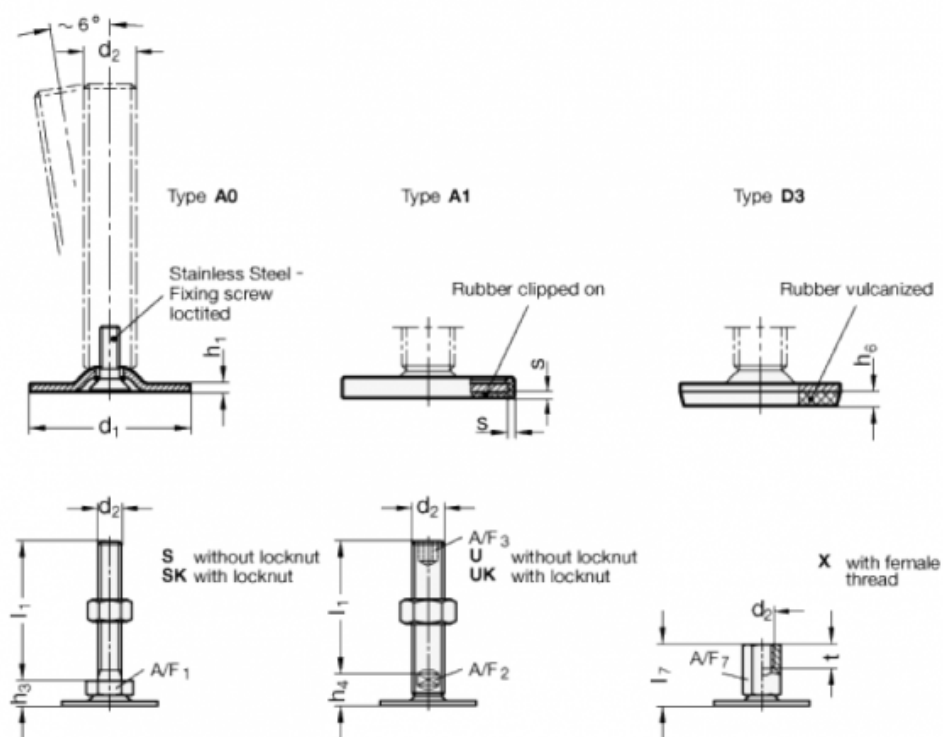

# Data Sheet

Article number: 204060M16100A3UK

Description: E+G levelling foot  
GN 40-60-M16-100-A3-UK

Note: UK With nut, Hexagon socket at the top, Wrench flat at the bottom

## Measures

A/F2 = 12  
A/F3 = 8  
d1 = 60  
d2 = M16  
h1 = 2.5  
h4 = 17  
h6 = 5  
l1 = 100

s =